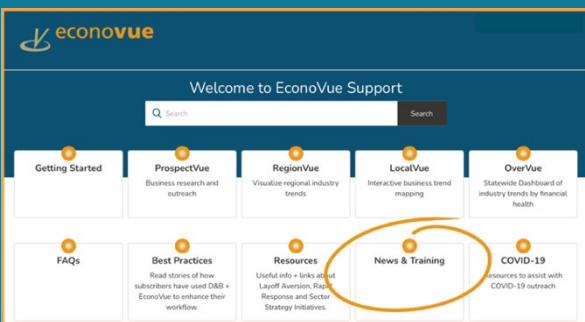

Our Point of Vue

We've got a story to tell about data.

The right data can bring your workforce into focus, unlocking a new perspective on the local economy. Join us online to hear new perspectives on data and the role it plays in successful workforce engagement.

Click to follow the EconoVue™ story on our blog, LinkedIn and Twitter!

Sign up for the EconoVue™ Skills Series!

Register today for our [monthly series of 30-minute coaching sessions](#) – each designed to meet a key Workforce data need with a specific set of EconoVue™ skills and practices.

The live, online sessions follow three core Workforce-related tracks:

1. Business Outreach
2. Research and Planning
3. Occupations and Career Pathways

Pick and choose the classes that will impact your work the most – or join us for the entire series! Come back each month to try a new class or revisit a topic for current examples and ideas.

Visit our new [Express Sign Up](#) page to register for multiple classes at once!

»» Express Sign Up ««

Additional Training and Resources

EconoVue™ Help Center

Visit the EconoVue™ [Help Center](#) to access step-by-step illustrated guides, links to video training and user guides, FAQs, resource descriptions and more. Within EconoVue™, click the blue Help button in the corner of the screen to ask a question or search by topic.

New Learn-As-You-Go Videos

Looking for a quick EconoVue™ refresher? Check out a new series of introductory videos in our Getting Started section - then visit each app section for quick 5-minute videos walking through all the key EconoVue™ tools plus tips and tricks to boost your data outcomes!

[Getting Started](#) | [ProspectVue](#) | [RegionVue](#) | [LocalVue](#) | [OverVue](#)

Individual or Small Group Training